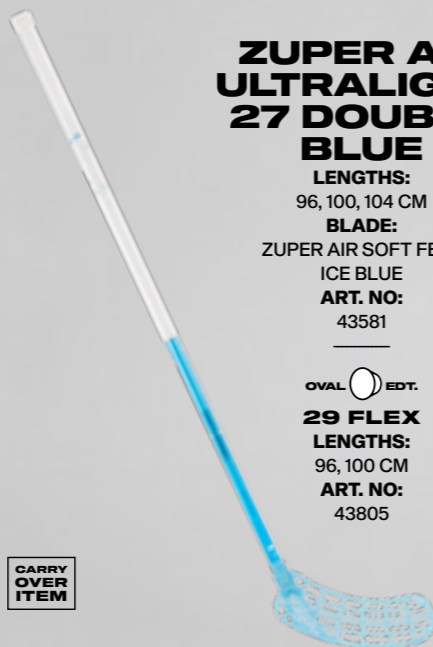

LENGTHS:

100, 104 CM

BLADE:

DREAM AIR SOFT FEEL

WHITE

ART. NO:

30141

THIN  EDT.

LENGTHS:

100, 104 CM

ART. NO:

30305

**NEW
ITEM**

**ZUPER AIR
ULTRALIGHT
27 DOUBLE
BLUE**

LENGTHS:

96, 100, 104 CM

BLADE:

ZUPER AIR SOFT FEEL

ICE BLUE

ART. NO:

43581

OVAL  EDT.

29 FLEX

LENGTHS: