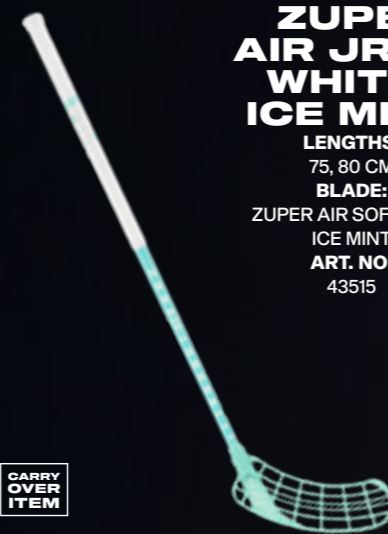

**ZUPER
AIR JR 35
WHITE/
PRIZM*
ICE BLUE**

LENGTHS:
75, 80, 83 CM
BLADE:
ZUPER AIR SOFT FEEL
ICE BLUE
ART. NO:
30111

**NEW
ITEM**

**ZUPER
AIR JR 35
WHITE/
ICE MINT**

LENGTHS:
75, 80 CM
BLADE:
ZUPER AIR SOFT FEEL
ICE MINT
ART. NO:
43515