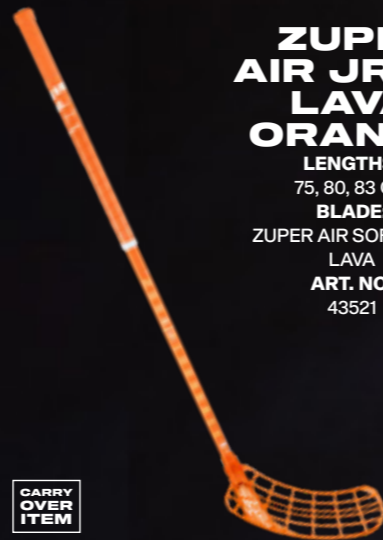

**PRIZM
FADED
LETTERING FOR
EXCLUSIVITY &
EXTRAORDINARY
LOOK**

**ZUPER
AIR JR 35
BLACK/
PRIZM*
(THIN)**

LENGTHS:
70, 75, 80 CM
BLADE:
ZUPER AIR SOFT FEEL
ICE PINK
ART. NO:
30101

**NEW
ITEM**

**ZUPER
AIR JR 35
WHITE/
ICE BLUE**

LENGTHS:
75, 80 CM
BLADE:
ZUPER AIR SOFT FEEL
ICE BLUE
ART. NO:
41581

**CARRY
OVER
ITEM**

**ZUPER
AIR JR 35
LAVA
ORANGE**

LENGTHS:
75, 80, 83 CM
BLADE:
ZUPER AIR SOFT FEEL
LAVA
ART. NO:
43521

**CARRY
OVER
ITEM**