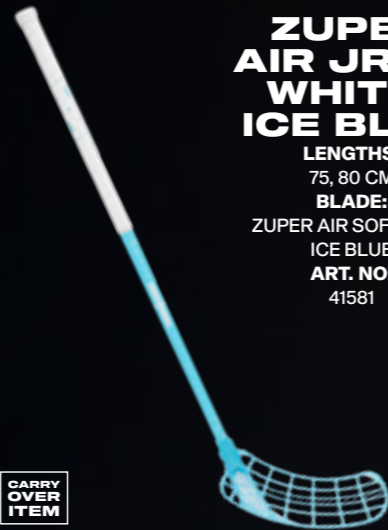

**PRIZM
FADED
LETTERING FOR
EXCLUSIVITY &
EXTRAORDINARY
LOOK**

**ZUPER
AIR JR 35
BLACK/
PRIZM*
(THIN)**

LENGTHS:
70, 75, 80 CM
BLADE:
ZUPER AIR SOFT FEEL
ICE PINK
ART. NO:
30101

**NEW
ITEM**

**ZUPER
AIR JR 35
WHITE/
ICE BLUE**

LENGTHS:
75, 80 CM
BLADE:
ZUPER AIR SOFT FEEL
ICE BLUE
ART. NO:
41581

**CARRY
OVER
ITEM**

**ZUPER
AIR JR 35
LAVA
ORANGE**

LENGTHS:
75, 80, 83 CM
BLADE:
ZUPER AIR SOFT FEEL
LAVA
ART. NO:
43521

**CARRY
OVER
ITEM**